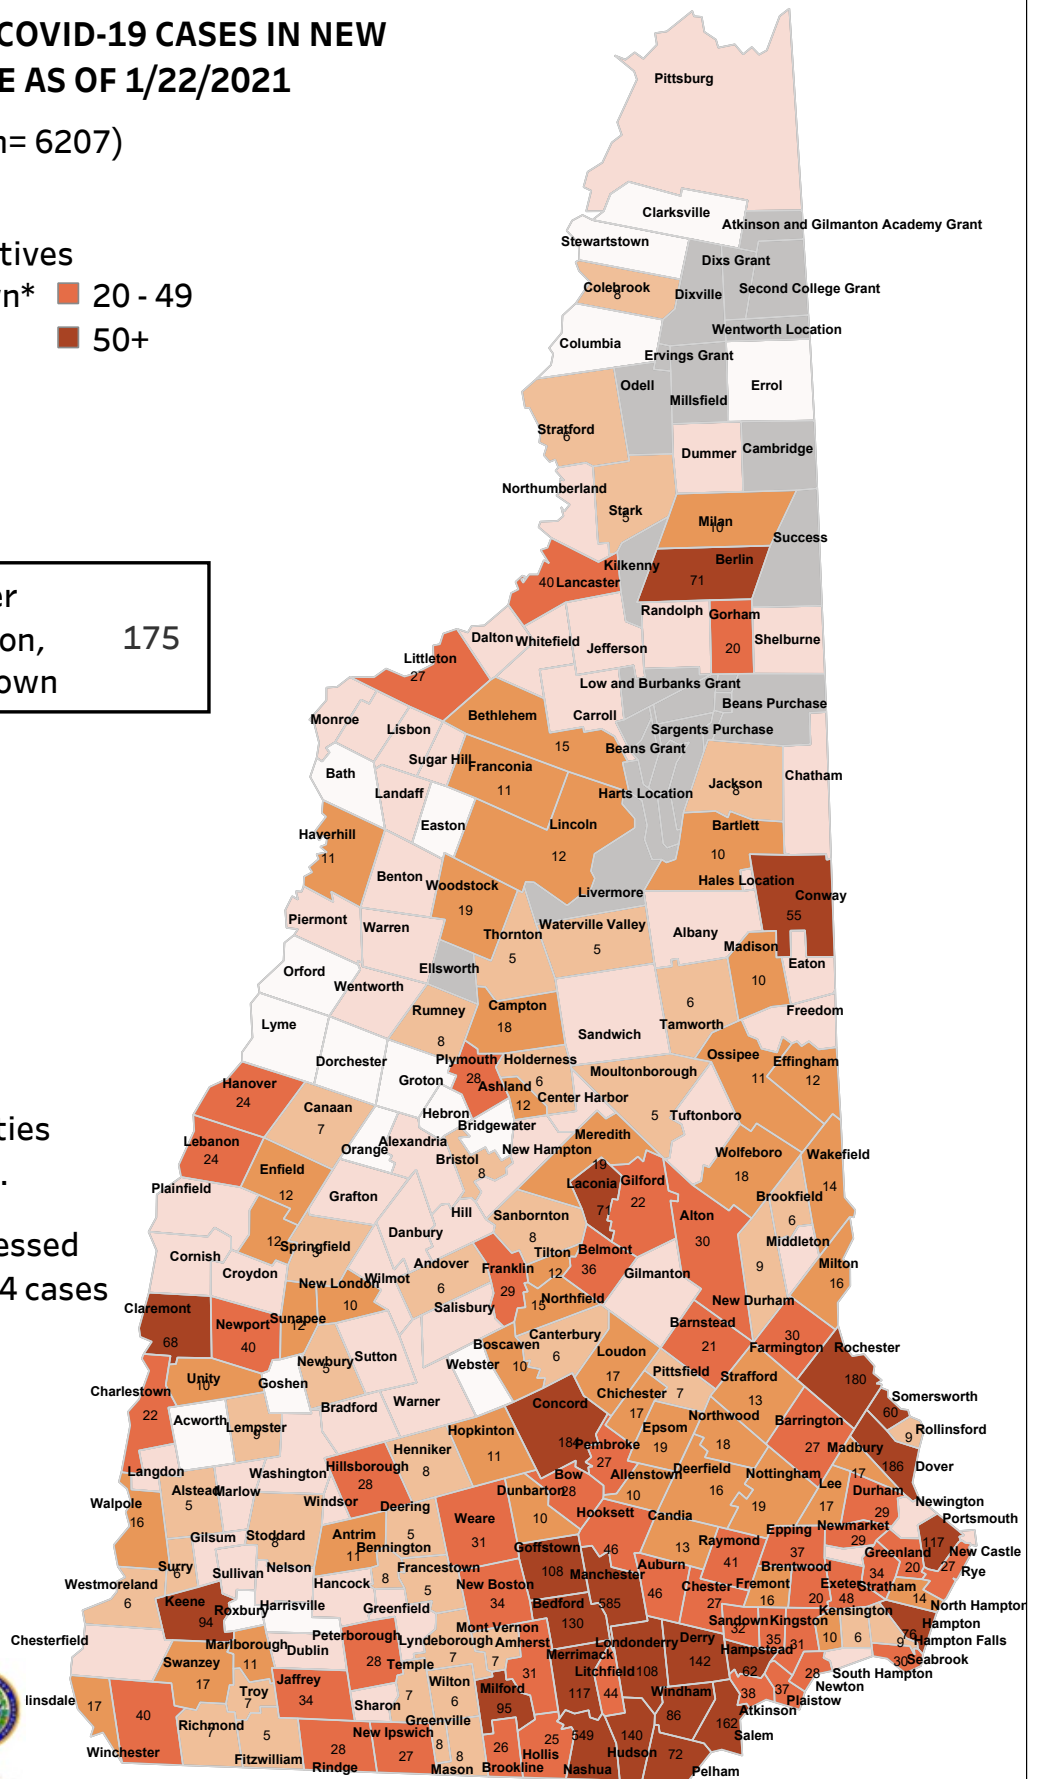

TOTAL CURRENT COVID-19 CASES IN NEW HAMPSHIRE AS OF 1/22/2021

(n= 6207)

Current Positives

- Not Shown*
- 20 - 49
- 0
- 50+
- 1 - 4**
- 5 - 9
- 10 - 19

Cases under investigation, town unknown: 175

*Positive case counts are suppressed in municipalities with under 100 residents.

**Exact counts are suppressed for municipalities with 1-4 cases