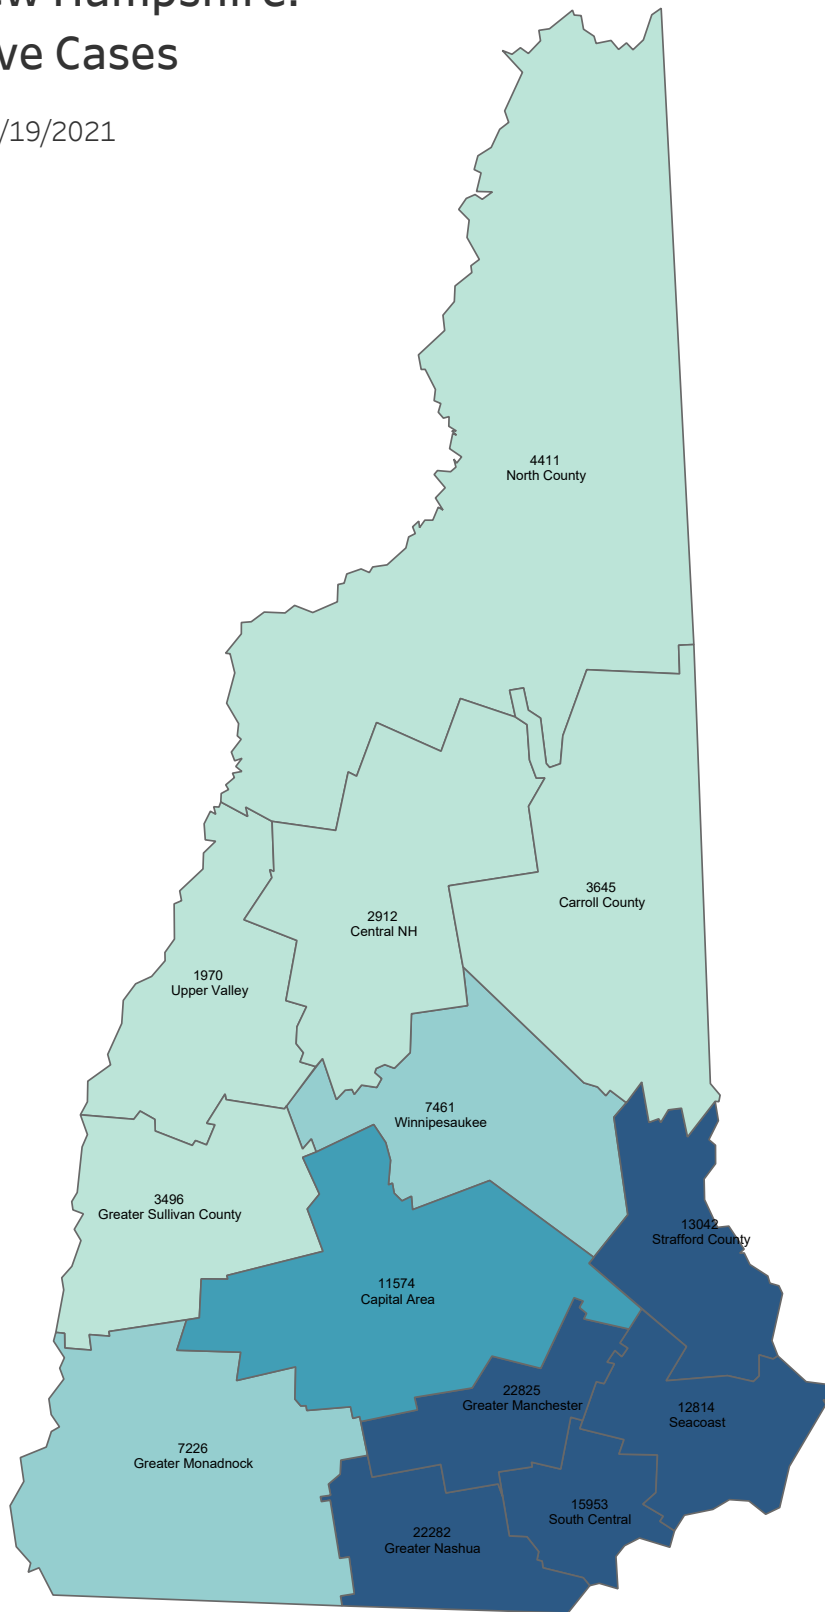

# COVID-19 in New Hampshire: Cumulative Cases

3/2/2020 - 10/19/2021

Cumulative Cases:  
130615

Total Unknowns:  
0

Data as of: 10/20/2021